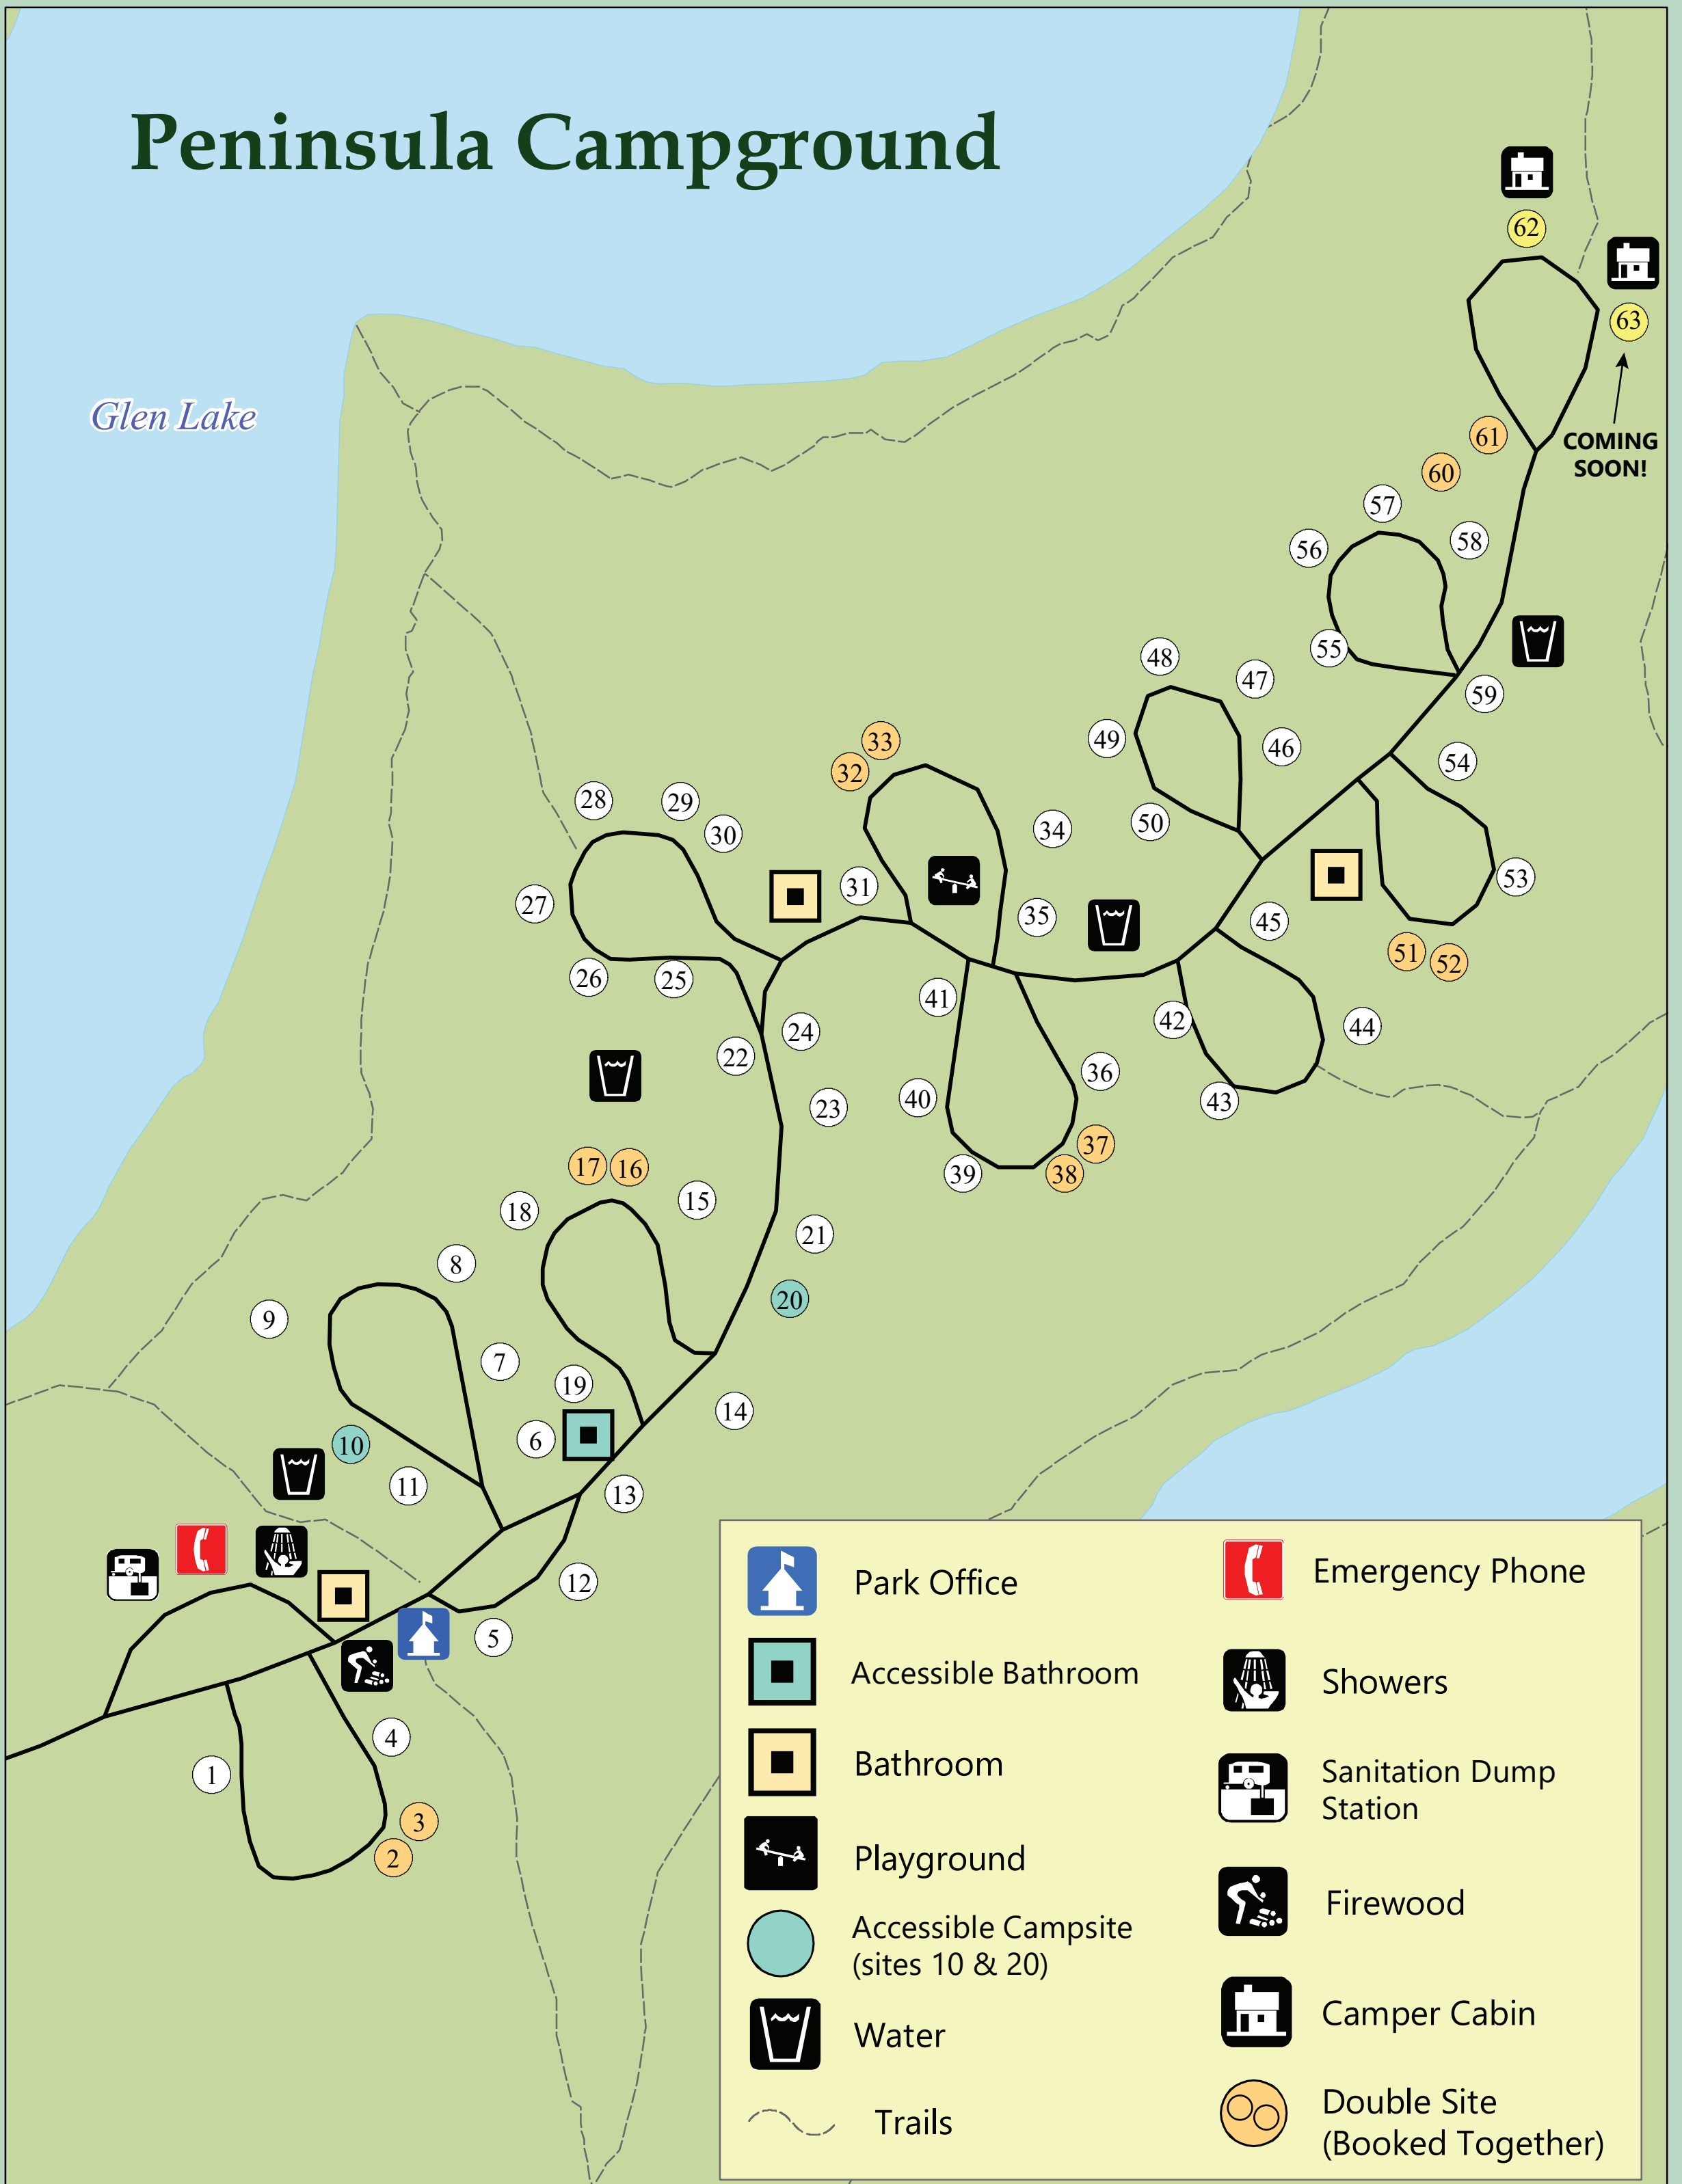

Peninsula Campground

Glen Lake

	Park Office		Emergency Phone
	Accessible Bathroom		Showers
	Bathroom		Sanitation Dump Station
	Playground		Firewood
	Accessible Campsite (sites 10 & 20)		Camper Cabin
	Water		Double Site (Booked Together)
	Trails		