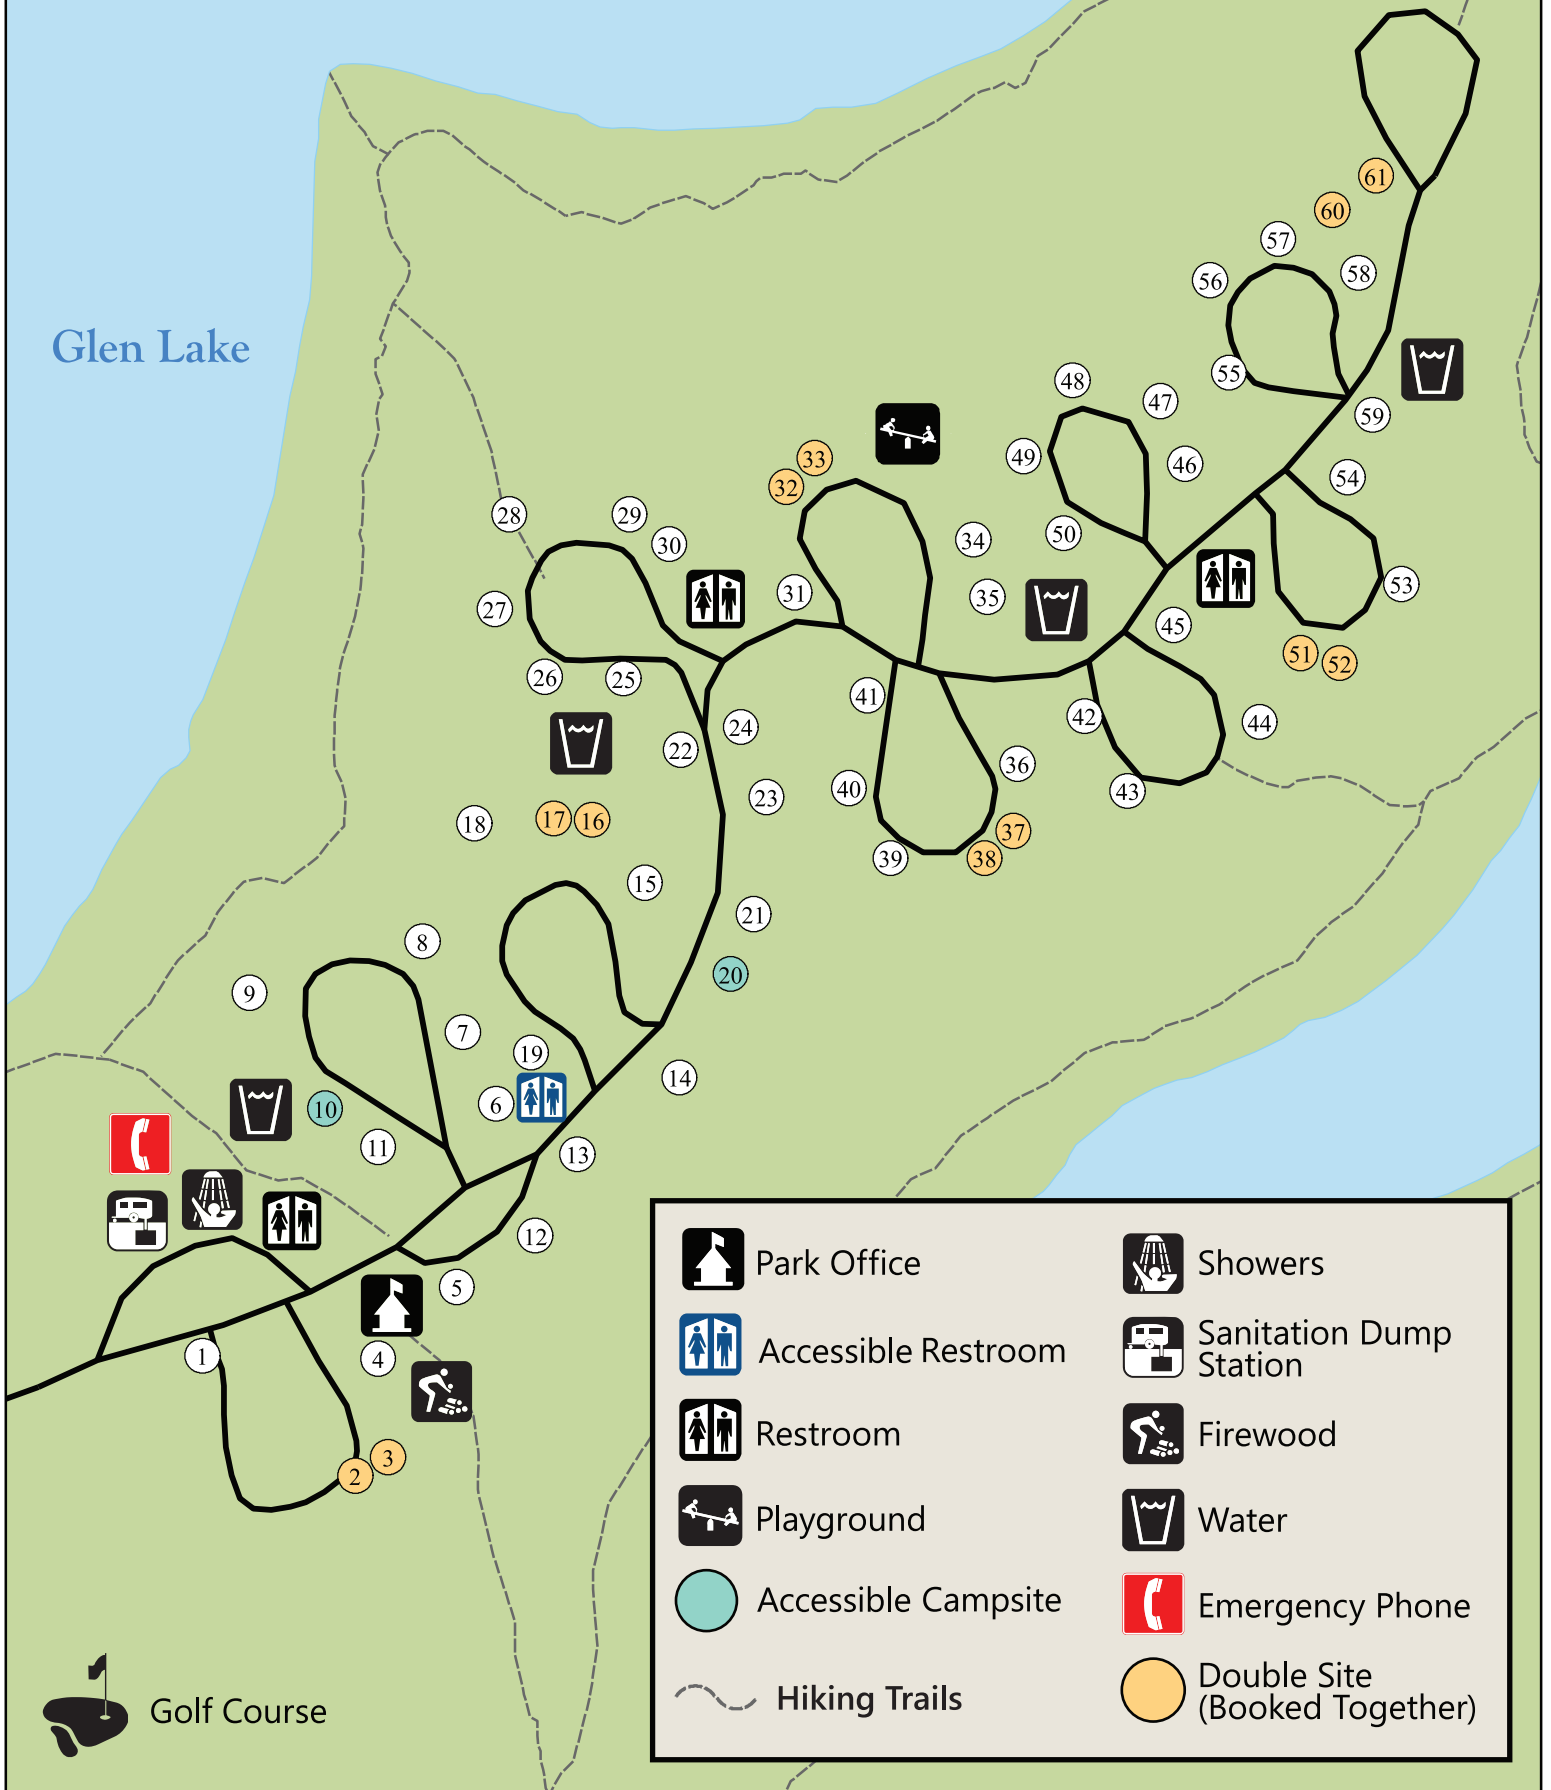

The Main Campground

Glen Lake

	Park Office		Shower
	Accessible Restroom		Sanitation Dump Station
	Restroom		Firewood
	Playground		Water
	Accessible Campsite		Emergency Phone
	Hiking Trails		Double Site (Booked Together)