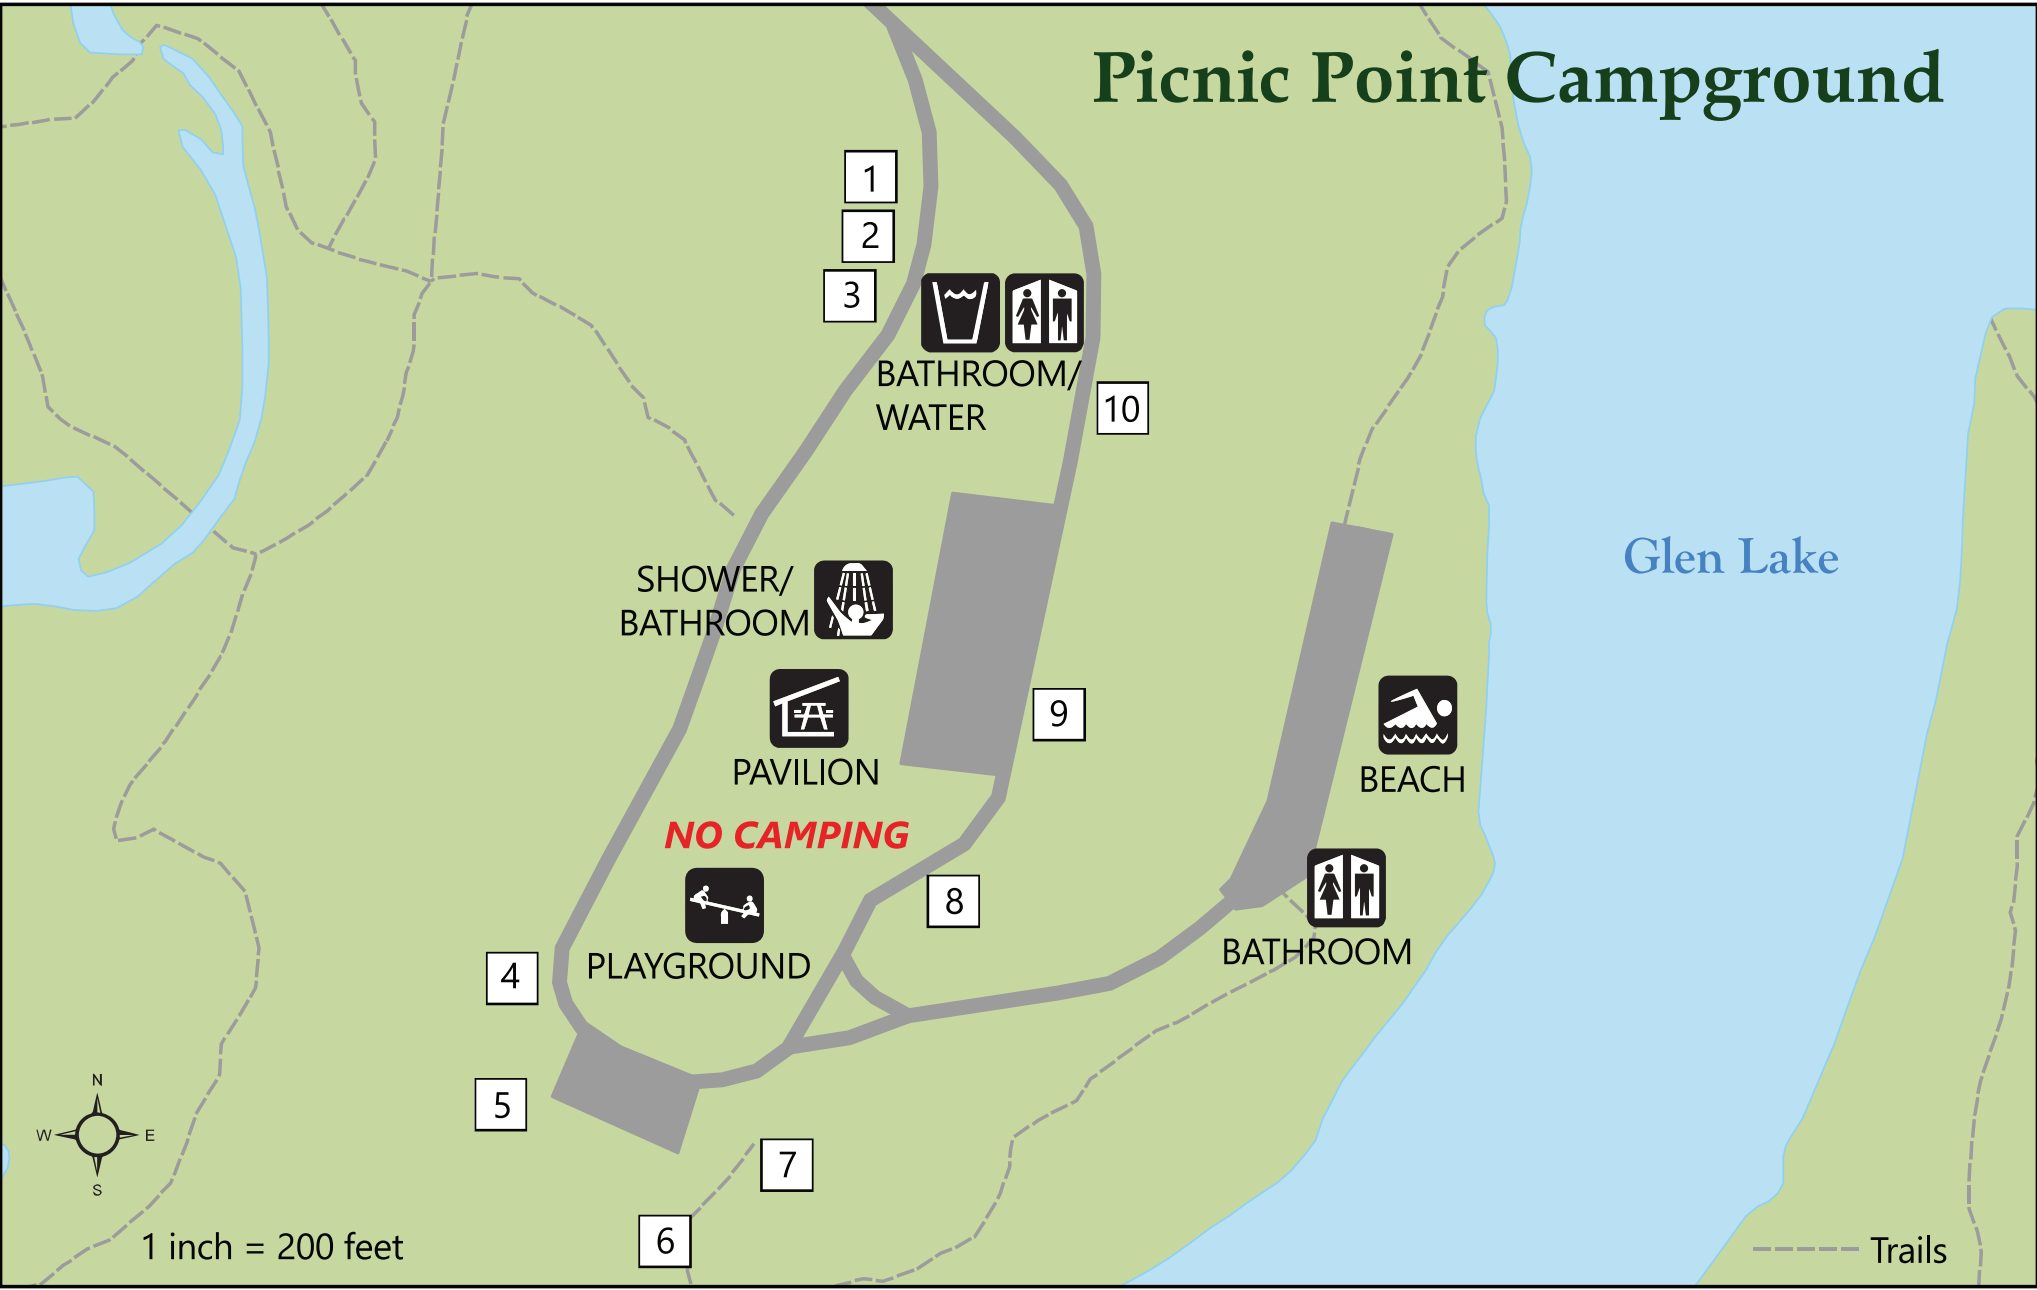

Picnic Point Campground

Glen Lake

SHOWER/
BATHROOM

PAVILION

NO CAMPING

PLAYGROUND

BATHROOM/
WATER

BEACH

BATHROOM

1 inch = 200 feet

Trails